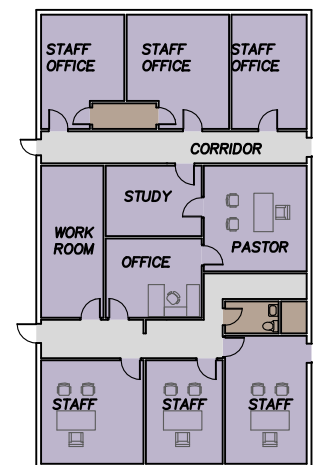

CONSTRUCTION KEY

- EXISTING WALLS
- PROPOSED WALLS
- REMOVED WALLS
- FOLDING WALLS

COLOR KEY

- WORSHIP
- EDUCATION
- FELLOWSHIP
- OFFICE
- SUPPORT
- CIRCULATION

PRELIMINARY STUDY

CURRENT STATE LAW PROHIBITS THE USE OF THIS DRAWING FOR CONSTRUCTION OF A CHURCH BUILDING.

PRELIMINARY FIRST FLOOR PLAN
SCALE: 1'-0" = 30'-0"

First Baptist Church
Copperas Cove, Texas